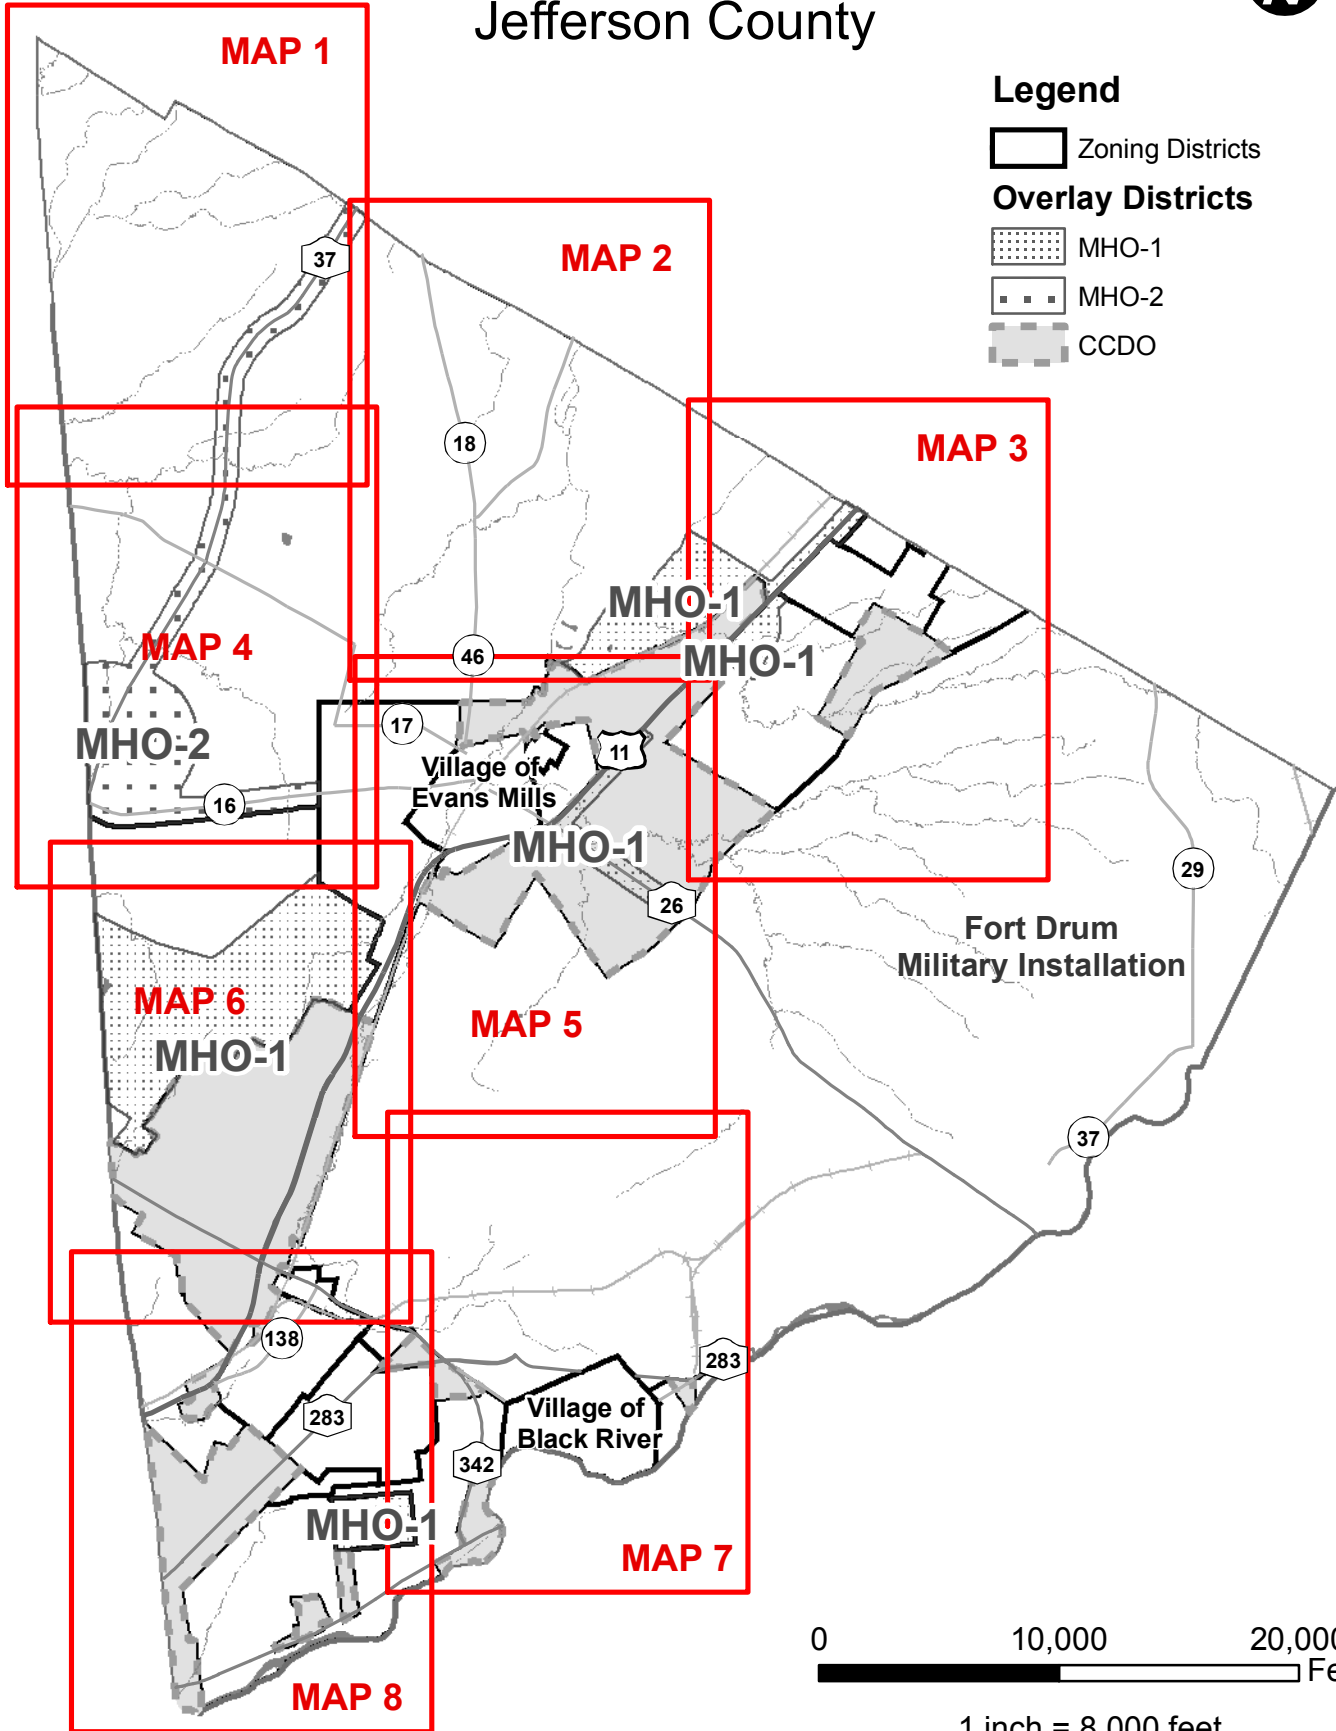

# Index Map

### Jefferson County

#### Legend

 Zoning Districts

#### Overlay Districts

 MHO-1

 MHO-2

 CCDO

0 10,000 20,000 Feet

1 inch = 8,000 feet