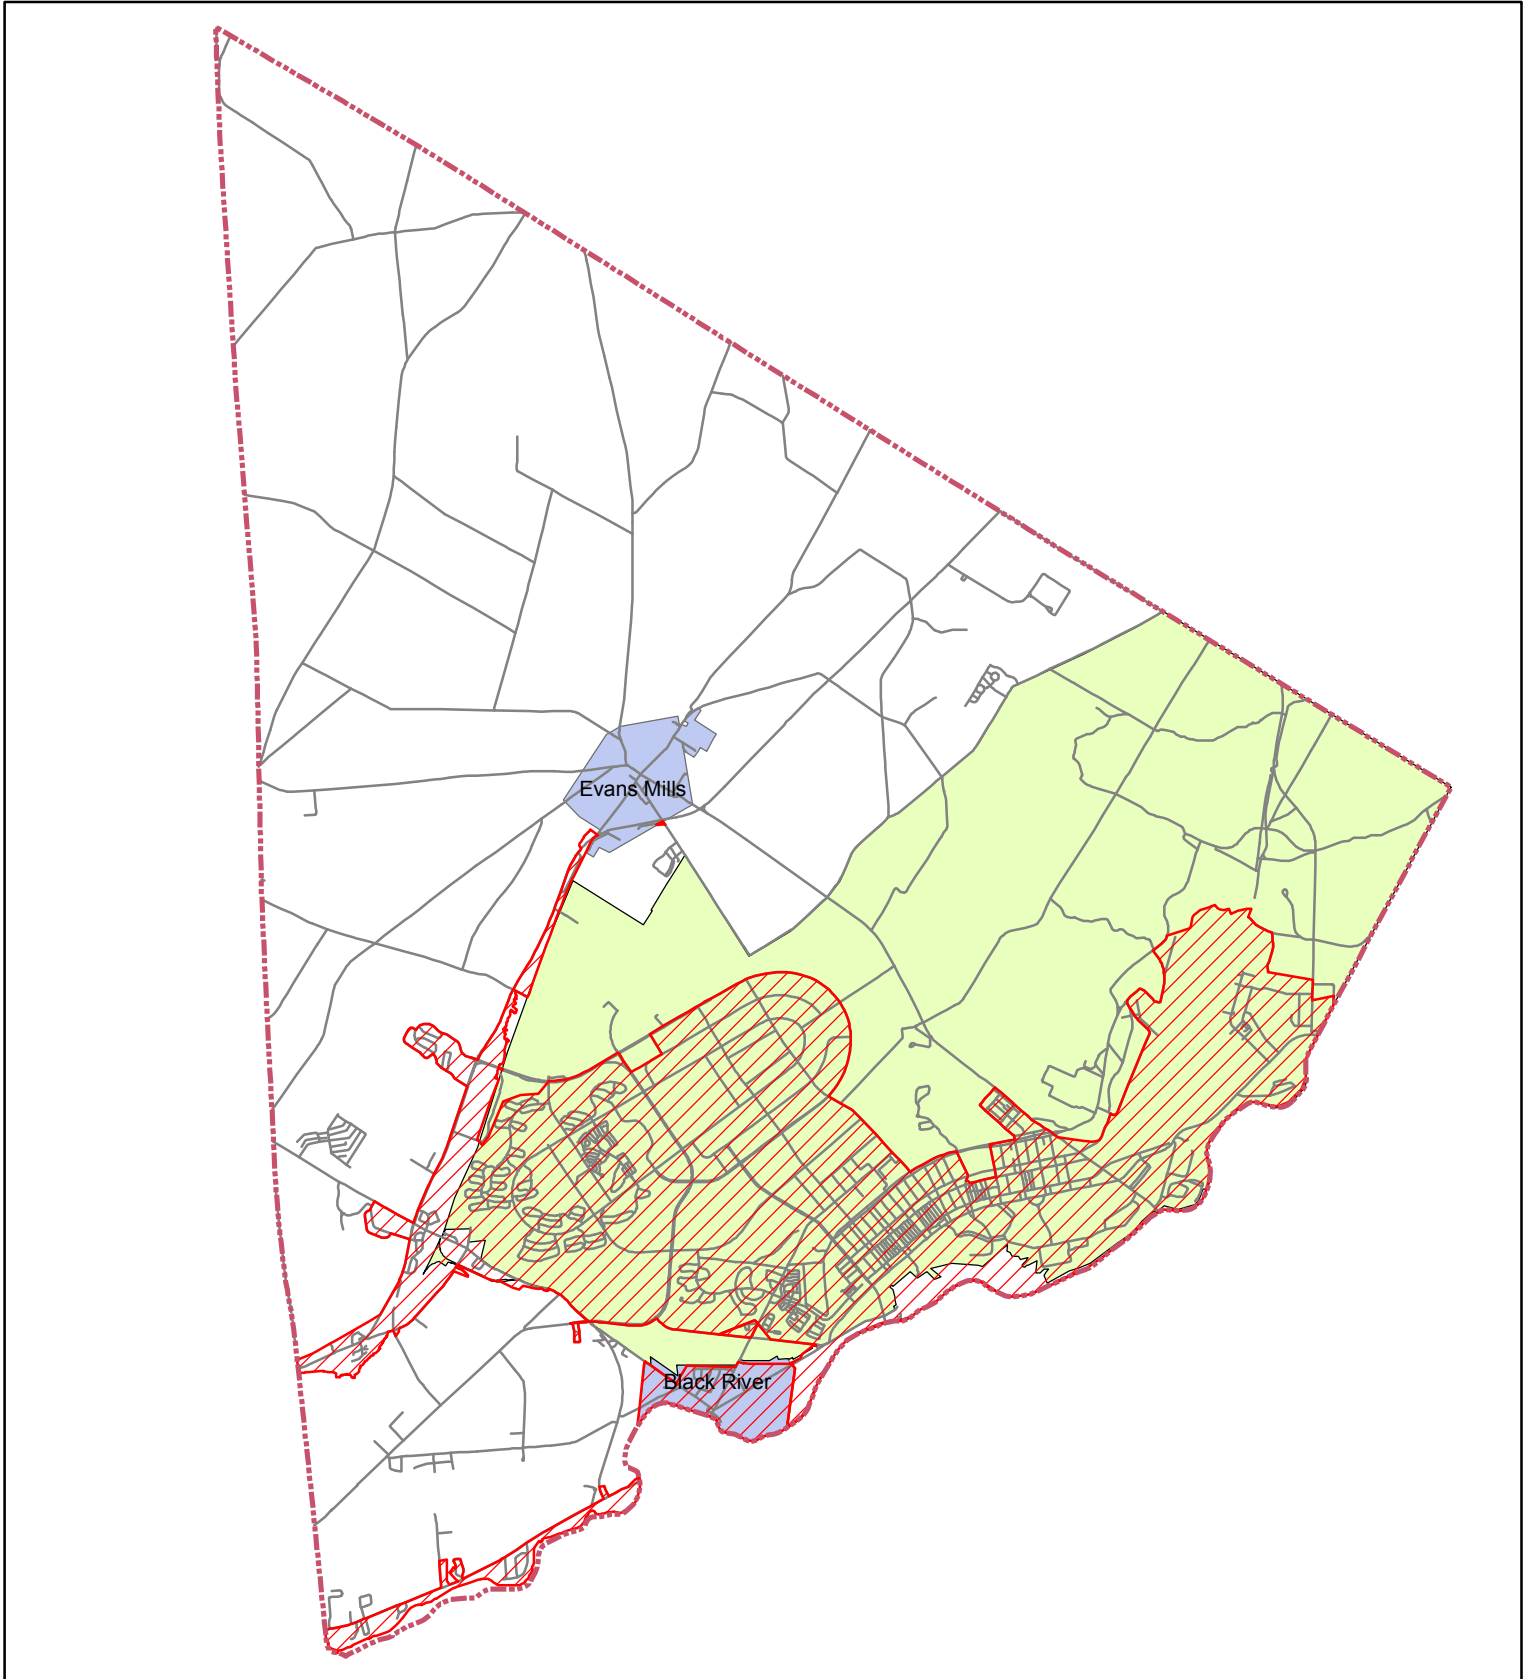

# Town of LeRay MS4 Area

**Legend**

 Town Boundary	 MS4 Area	 Roads	 Fort Drum	 Villages
---	--	---	--	--